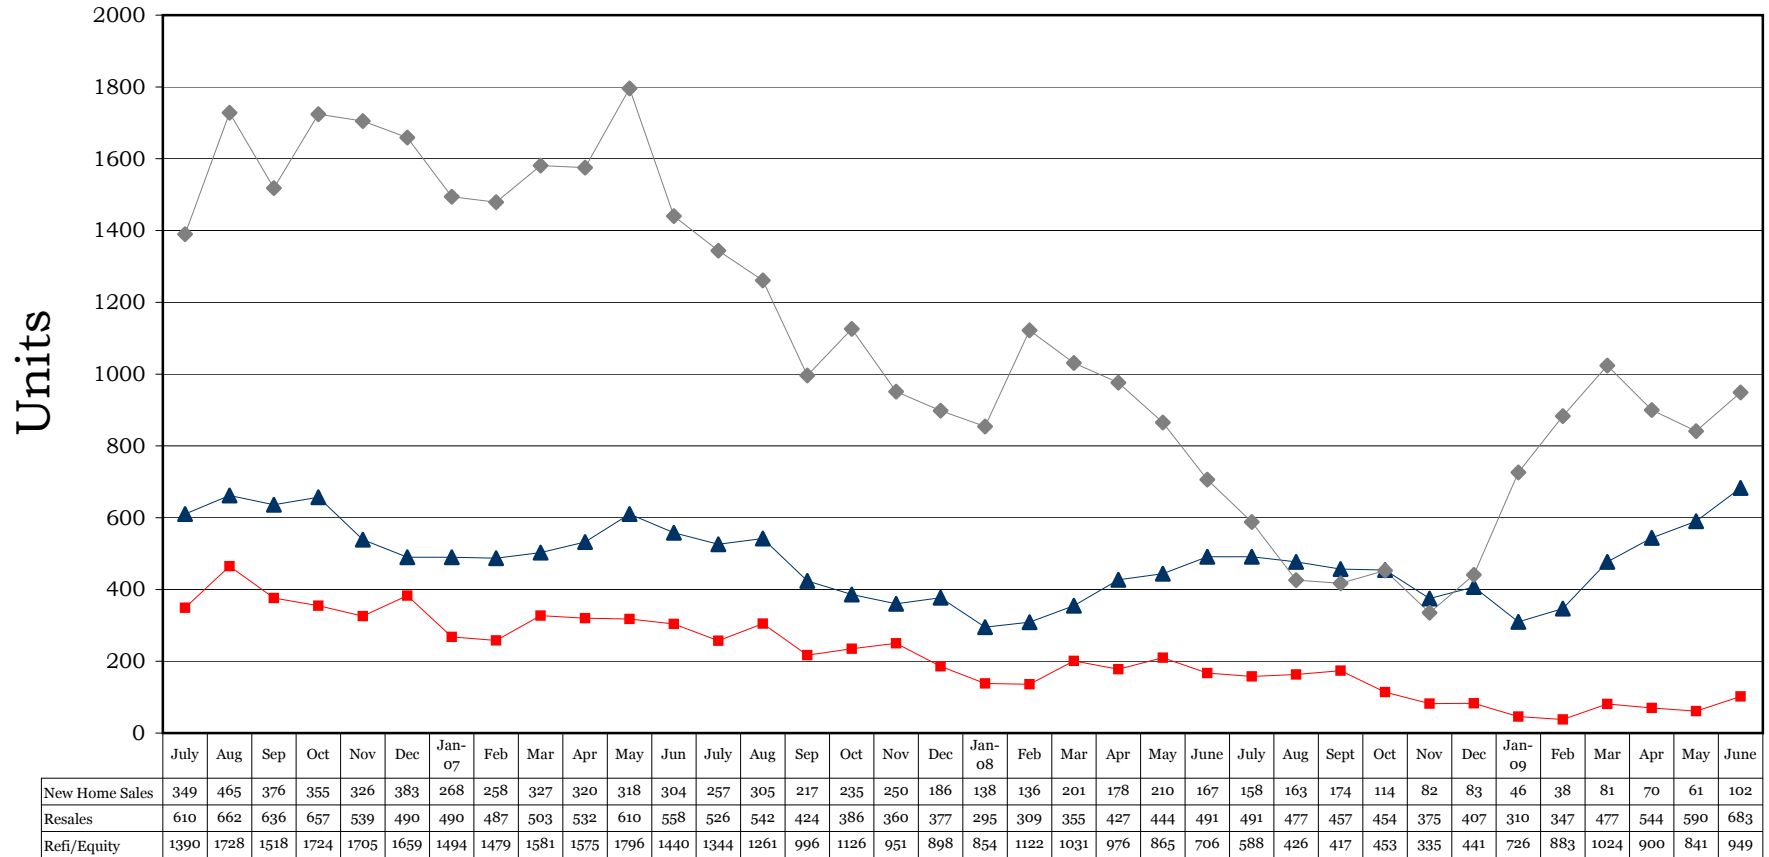

Washoe County Insured Recording Statistics July 2006 - June 2009 Resale/NewHome/Refinance Trend

*Source: Dataquick Information Systems. Ticor does not guarantee the accuracy of this data. This is for informational purposes only and is intended to view the general market trend in Washoe County.